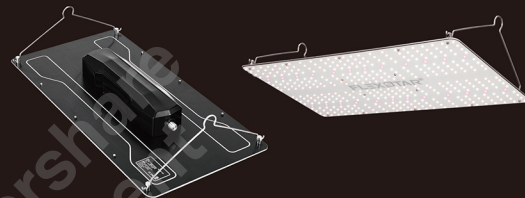

## 240W DIMMABLE LED GROW LIGHT INSTRUCTION MANUAL