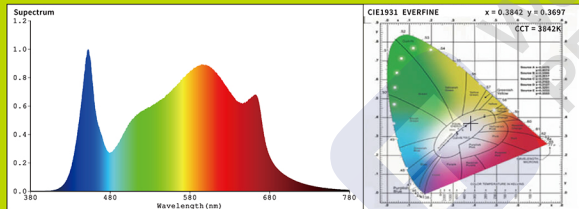

Repairing. If there is something wrong with your light, please contact us. Opening the light to inspect or repair with permission will not affect your existing warranty. However, if you open the light or install items in it without our permission, you risk damaging your light. This type of damage isn't covered by the limited warranty.

Cleaning. When cleaning the outside of your light and its components, first shut down your light, then unplug the power cord. Then dampen a clean, soft, lint-free cloth to wipe the light. Avoid allowing moisture in any openings.

Warning. LED grow lights can cause eye damage. Avoid looking directly at the lights when they are on. Use shielding and light blocking glasses to protect your eyes.

PHOTOSYNTHESIS

Output Spectrum Test Report

PACKAGE INCLUDES

- 1 x 240W LED grow light
- 1 x Power Cord
- 1 x Unstruction Manual
- 2 x RJ11 3 way telephone cable splitter

Remove Watermark

Wondershare
PDFelement